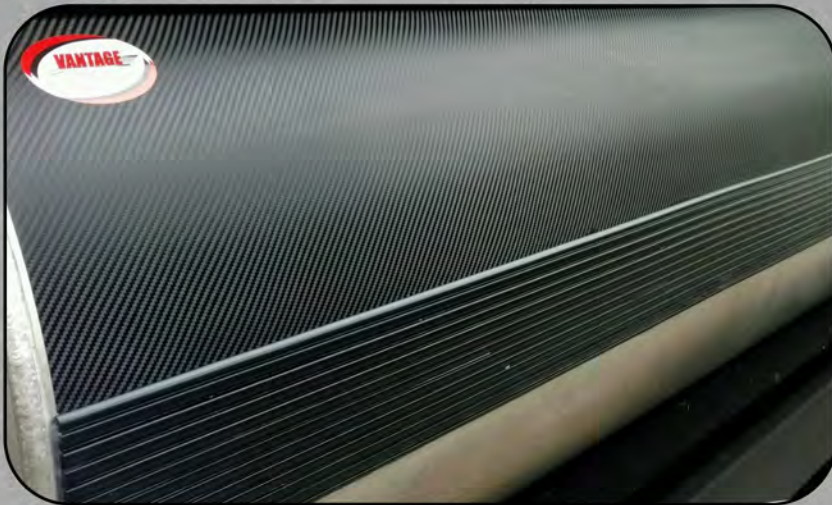

Vantage

It Pays to Protect.

Customize & Protect
With a Winning Combination

VANTAGE

PONTOON WRAP & GUARD™

Black Carbon Fiber Pontoon Wrap / Black Pontoon Guard

White Carbon Fiber Pontoon Wrap / White Pontoon Guard

It Pays to Protect.

What is it?

The Vantage Pontoon Guard™ is a HEAVY DUTY Extruded PVC material that will produce long lasting protection from inevitable dock/bumper rash, trailer guides, and boat lift rails that make your pontoon tubes look old and damaged. The Vantage Pontoon Guard is UV protected for durability and long life. We use only high quality 3M Pressure Sensitive Adhesive, for long lasting adhesion. Whether your pontoon is new or used, the Vantage Pontoon Guard™ will protect your investment for years to come.